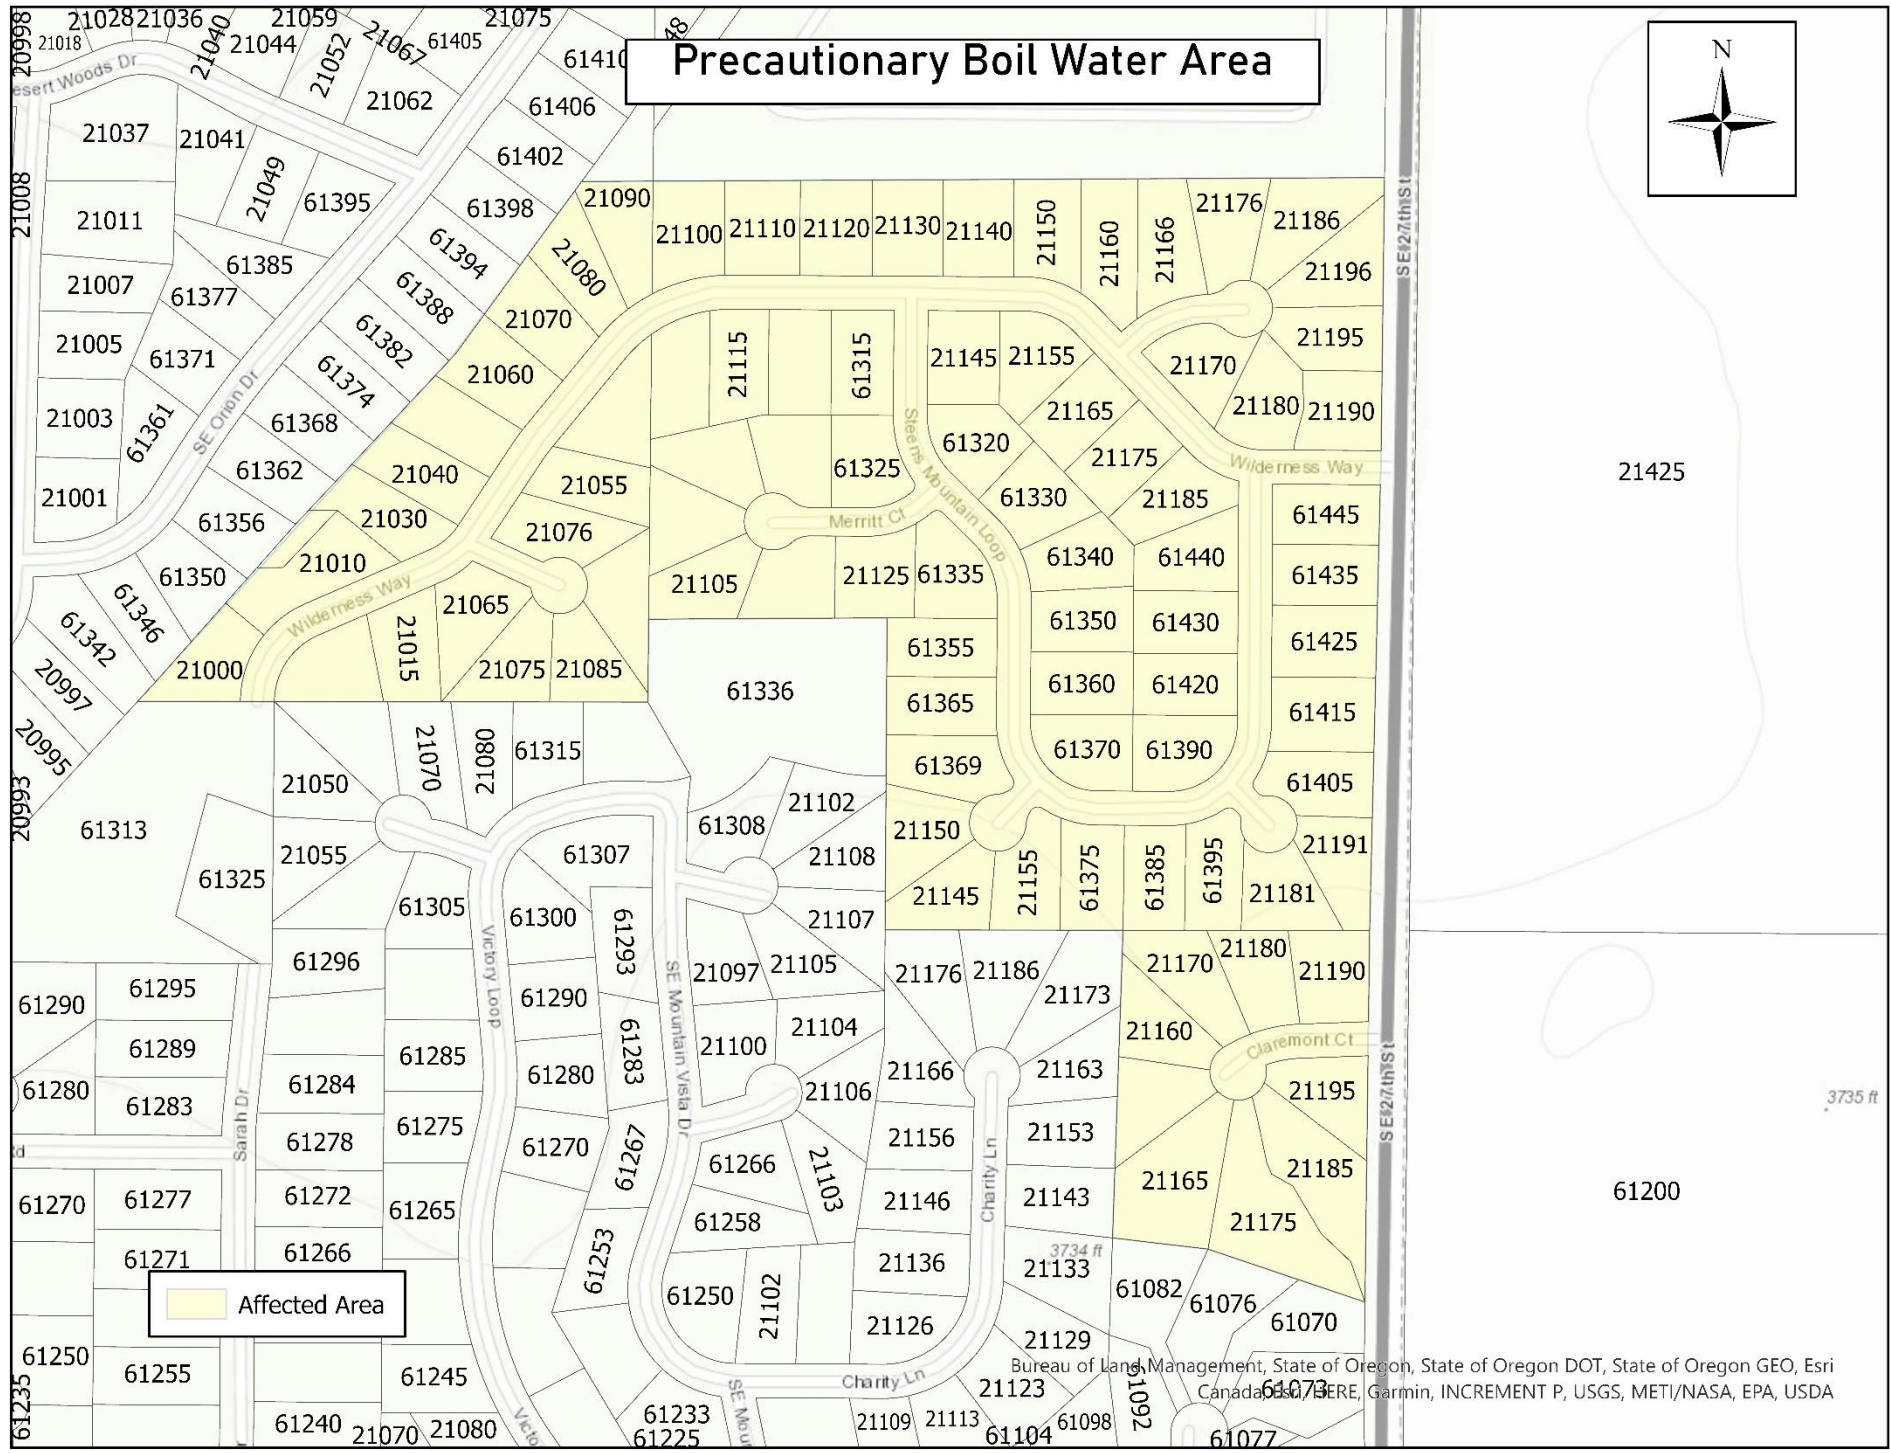

Precautionary Boil Water Area

Affected Area

Bureau of Land Management, State of Oregon, State of Oregon DOT, State of Oregon GEO, Esri, Canada, HERE, Garmin, INCREMENT P, USGS, METI/NASA, EPA, USDA