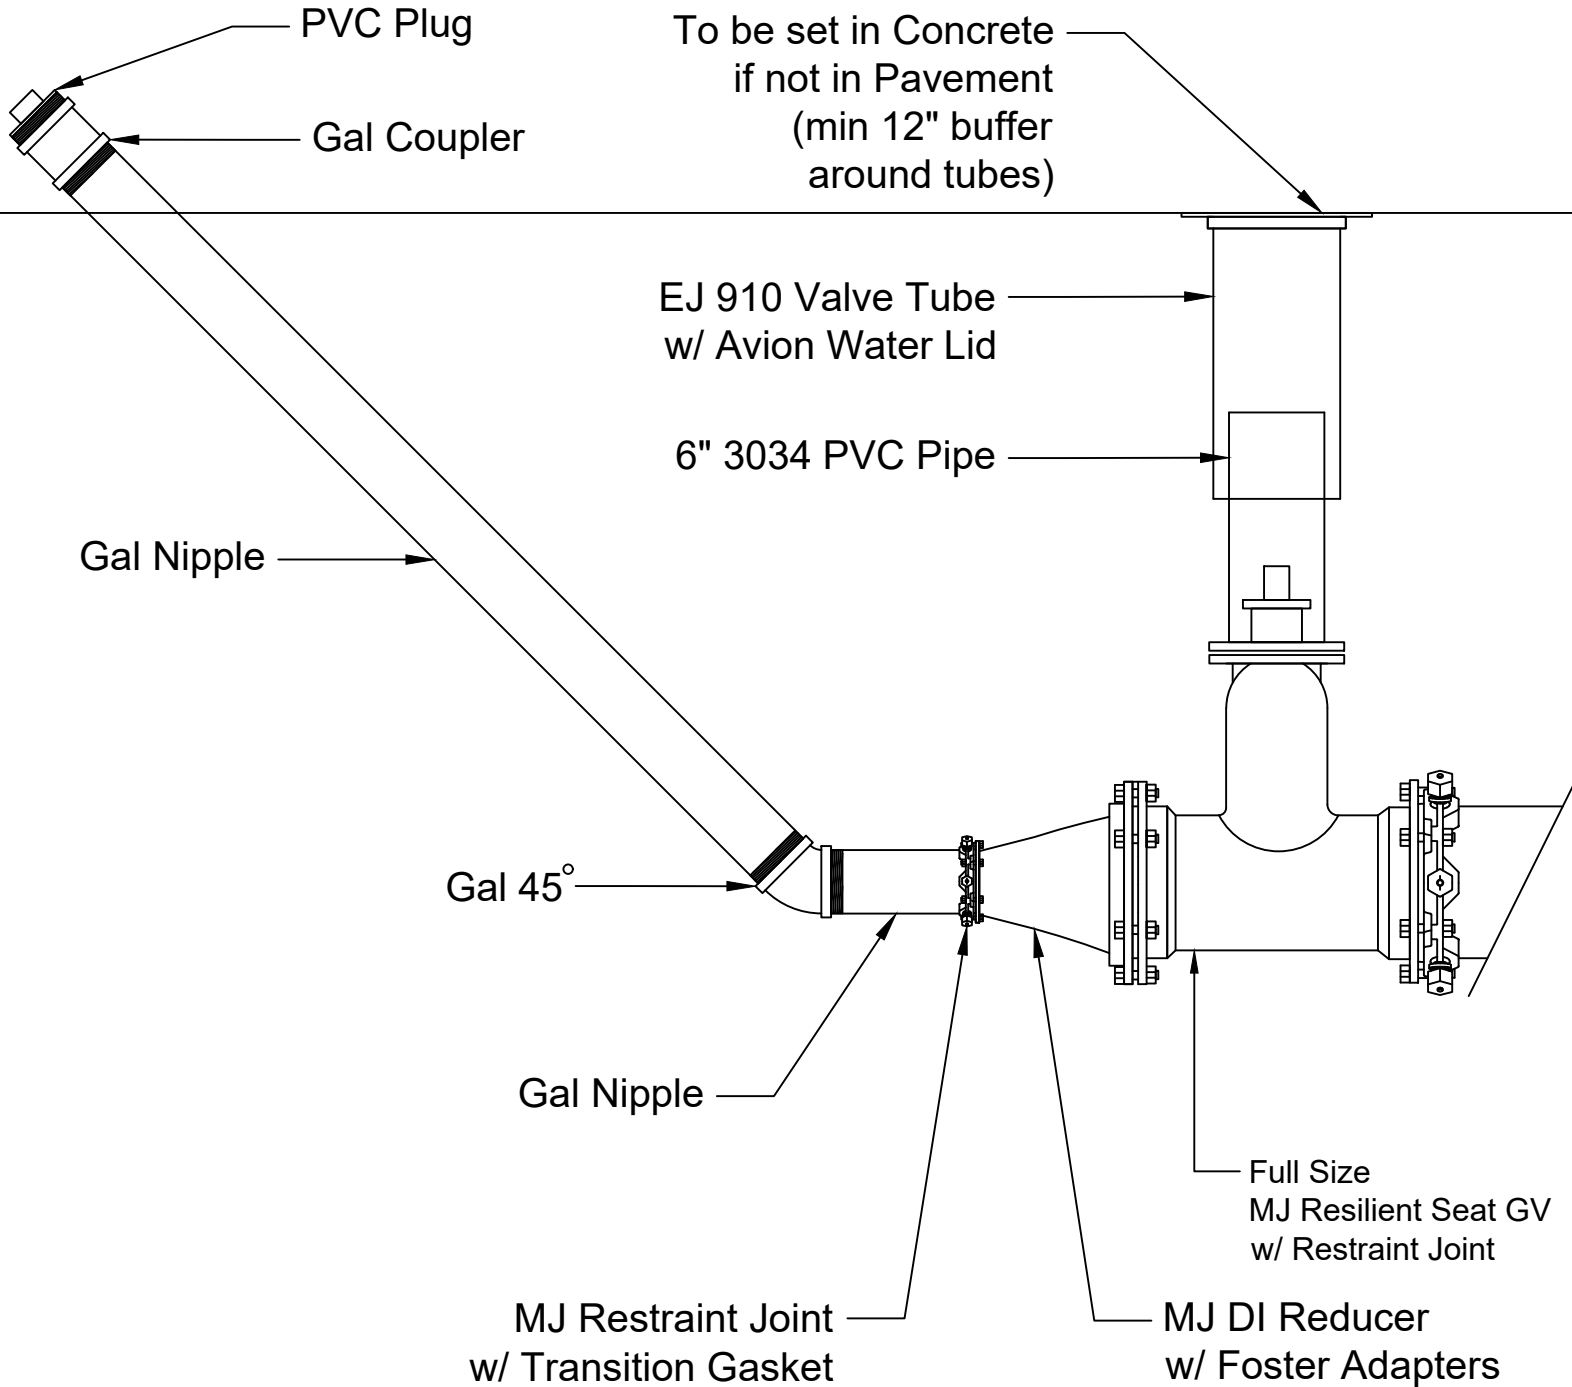

# AVION WATER CO BLOWOFF ASSEMBLY

For Off Pavement Applications

## 4" or 6" BLOW OFF DETAIL

Match all fitting sizes with size of  
Blow Off called out in plans.

NOT TO SCALE  
Rev. A, Jan. 2020