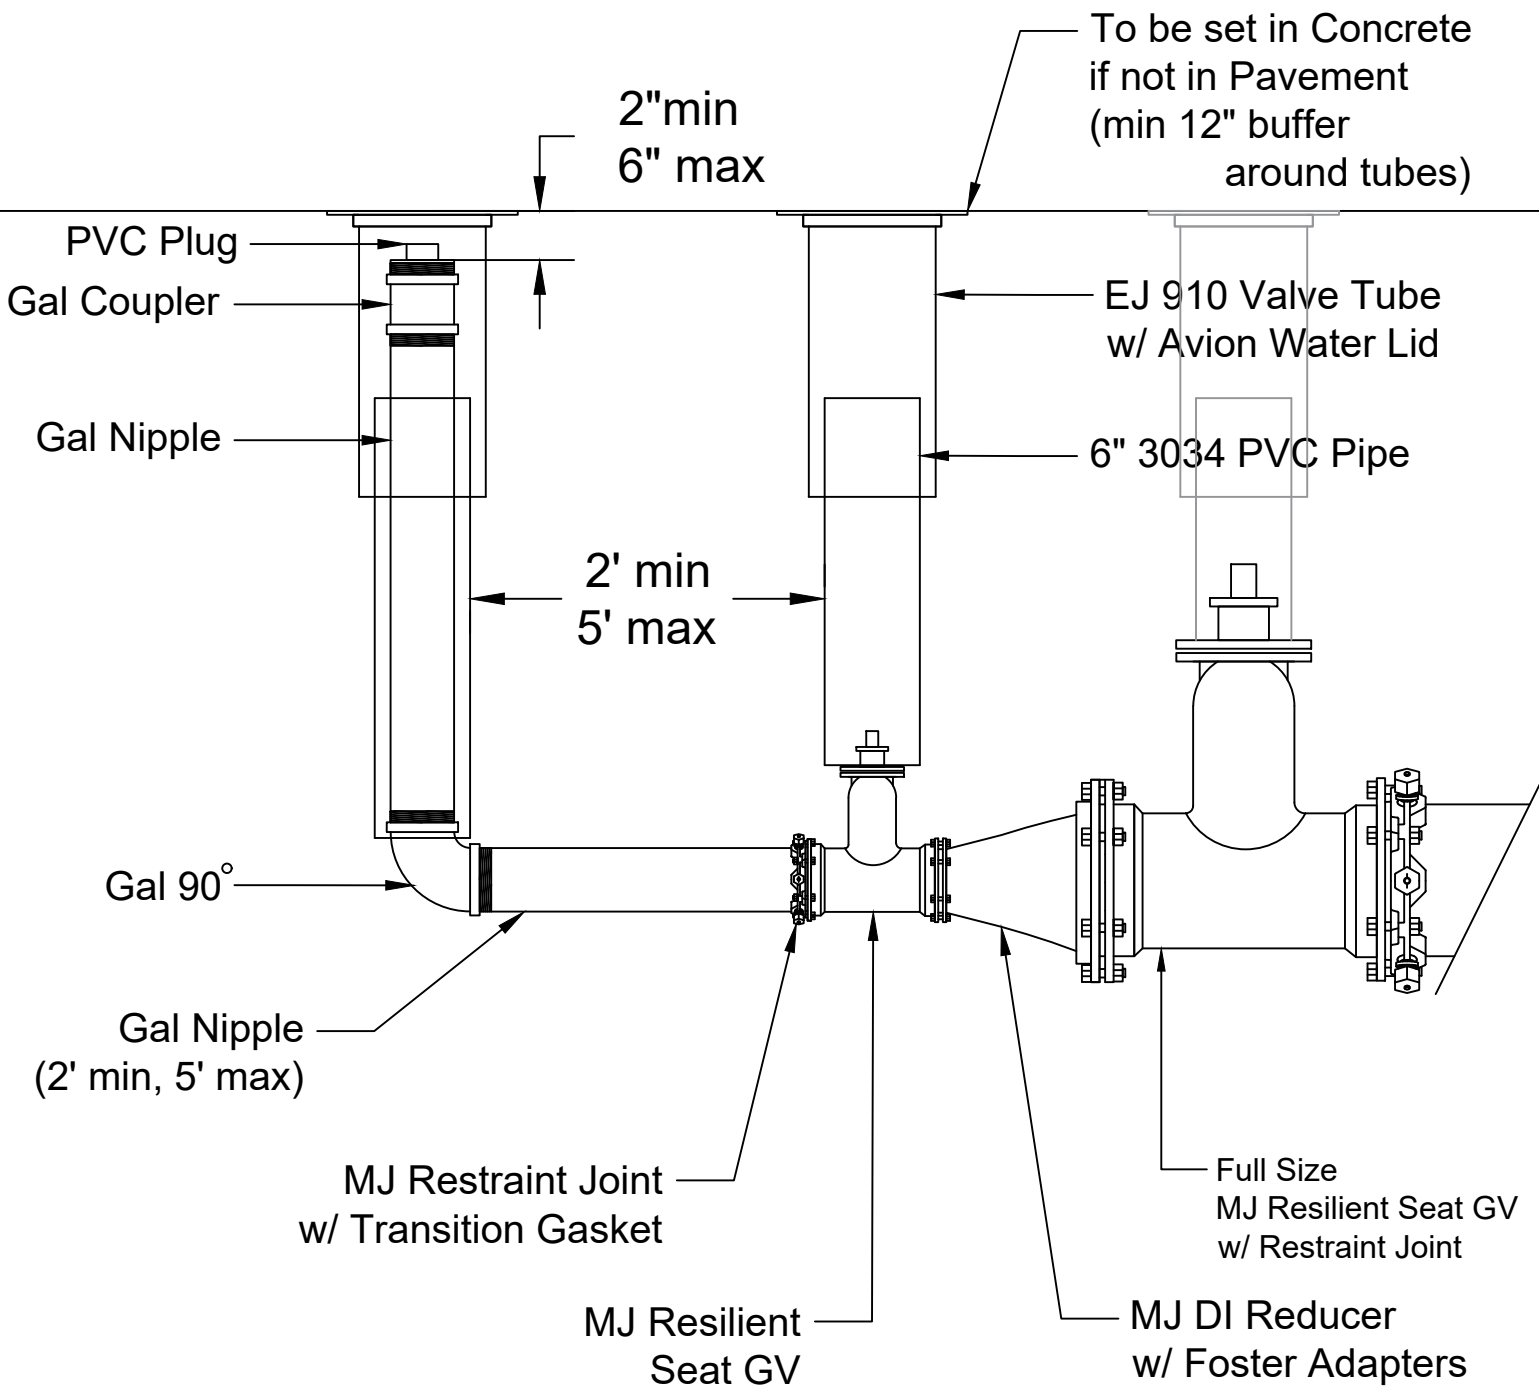

# AVION WATER CO BLOWOFF ASSEMBLY For In Pavement Applications

## 4" or 6" BLOW OFF DETAIL

Match all fitting sizes with size of  
Blow Off called out in plans.