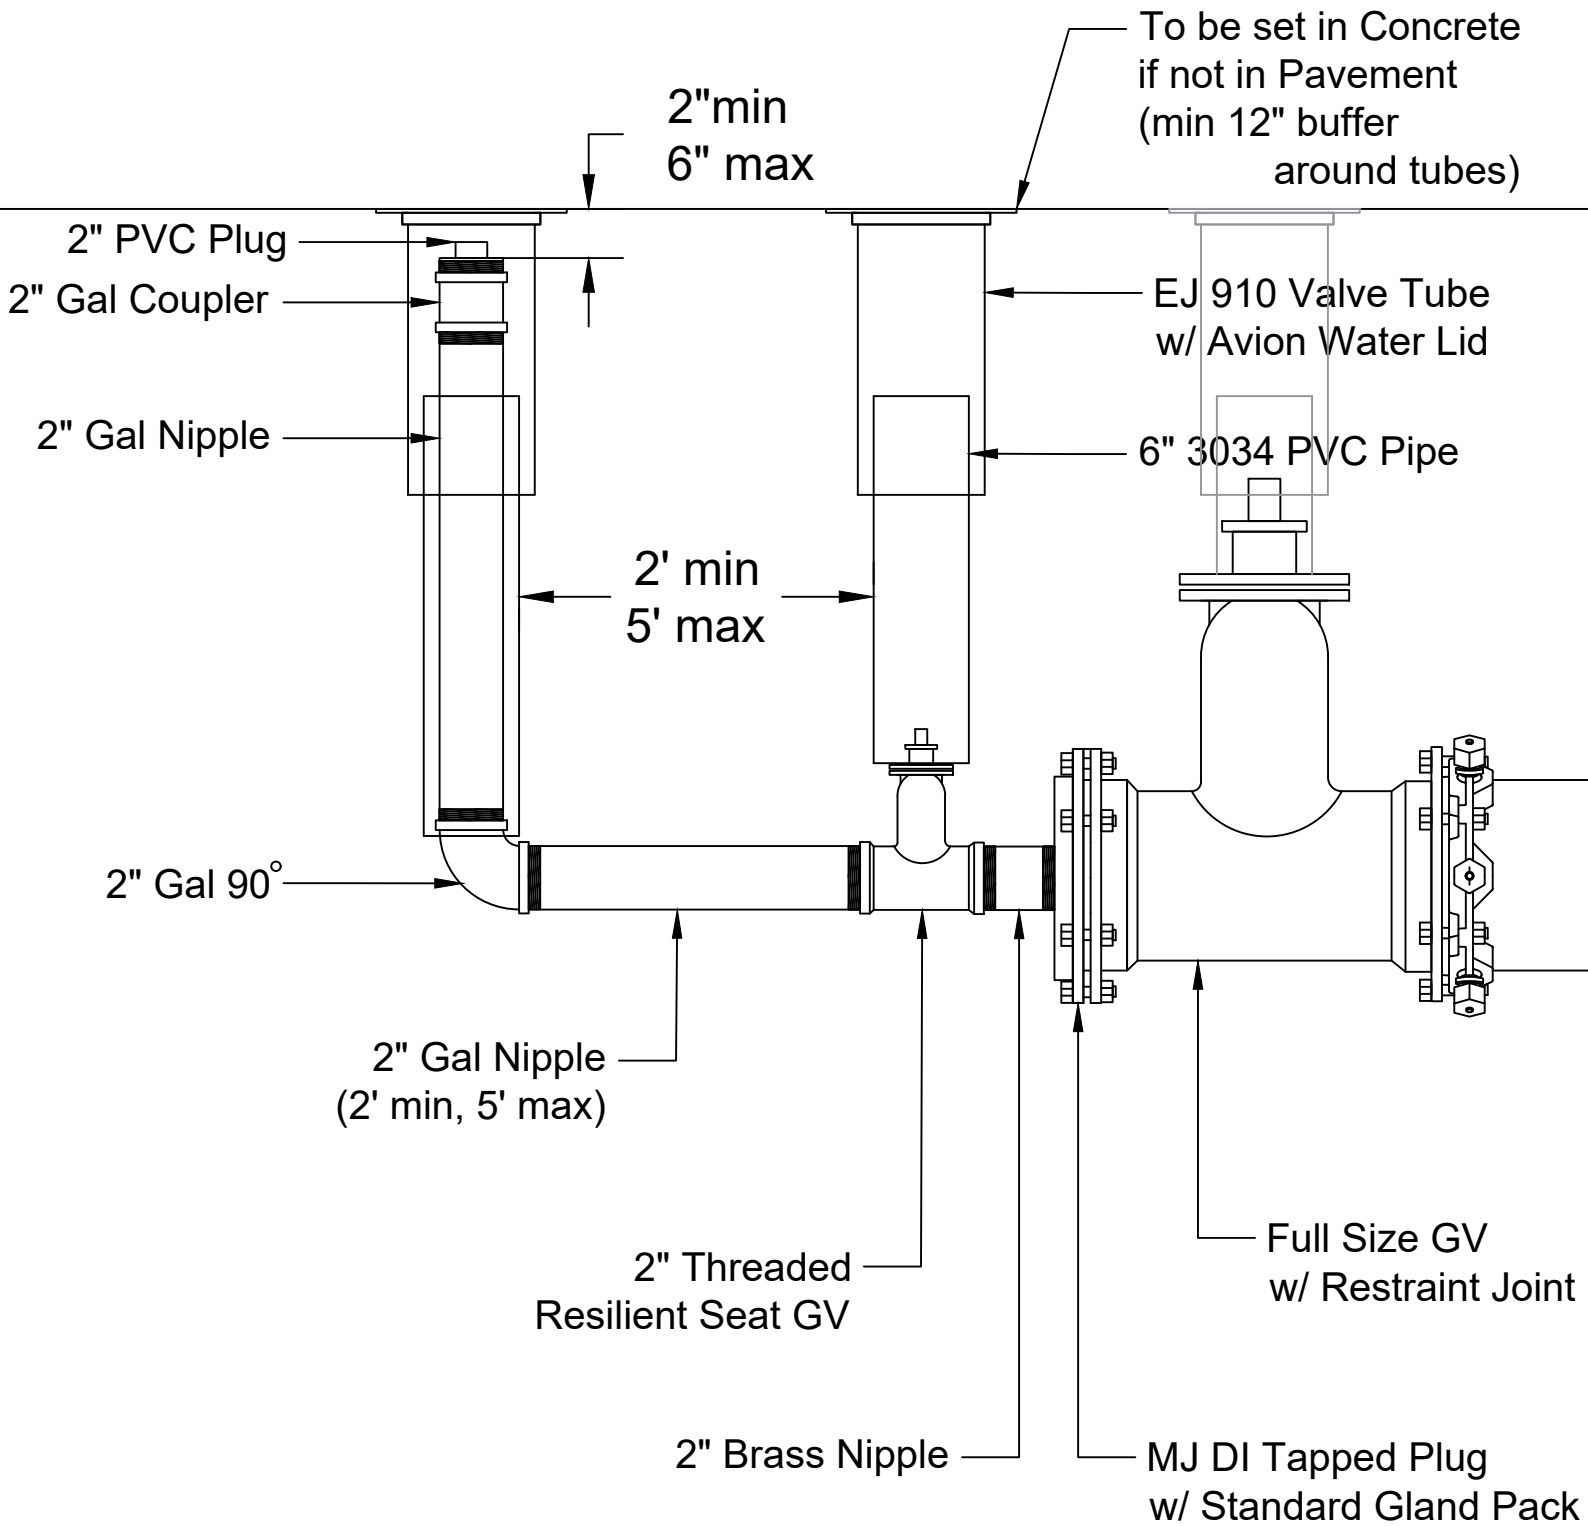

AVION WATER CO BLOWOFF ASSEMBLY

For In Pavement Applications

2" BLOW OFF DETAIL

NOT TO SCALE
Rev. A, Jan. 2020