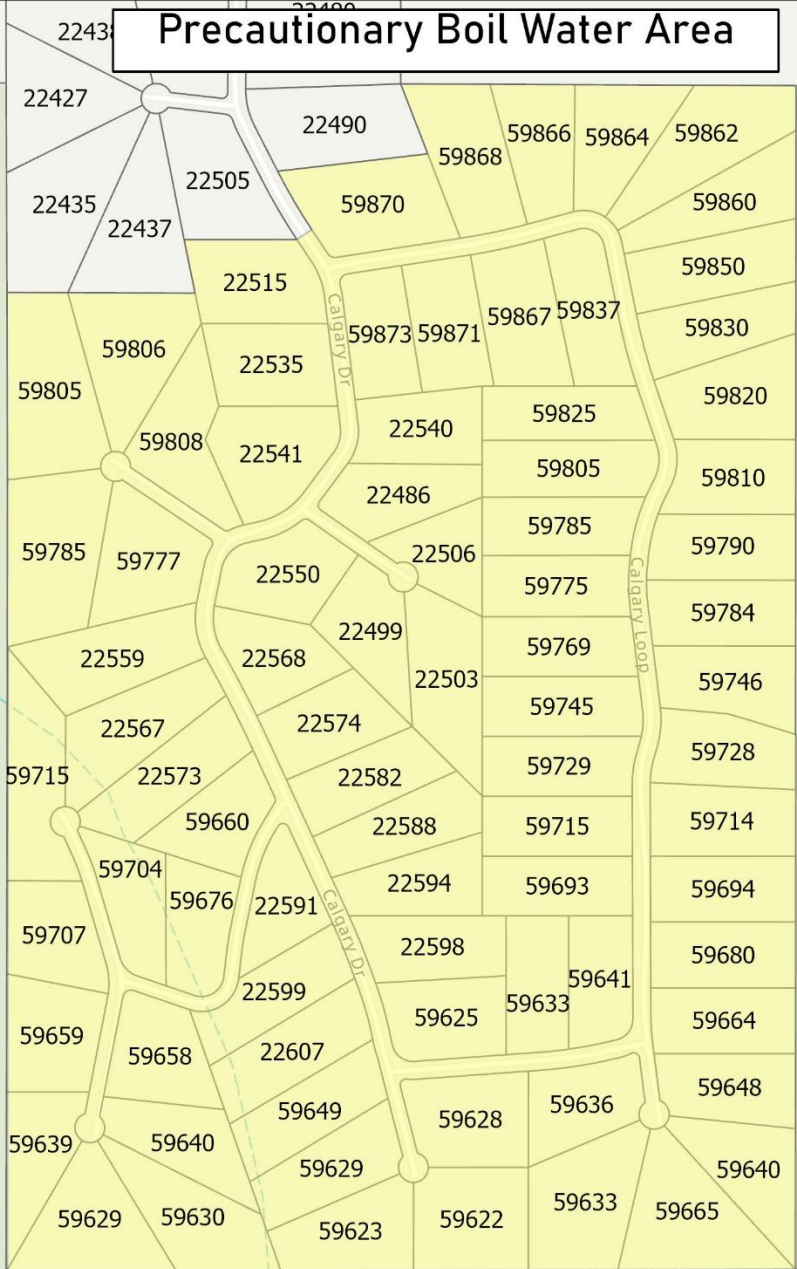

Precautionary Boil Water Area

	Affected Area
	Taxlots

Esri Community Maps Contributors, Oregon State Parks, State of Oregon GEO, Esri, TomTom, Garmin, SafeGraph, GeoTechnologies, Inc, METI/NASA, USGS, Bureau of Land Management, EPA, NPS, US Census Bureau, USDA, USFWS