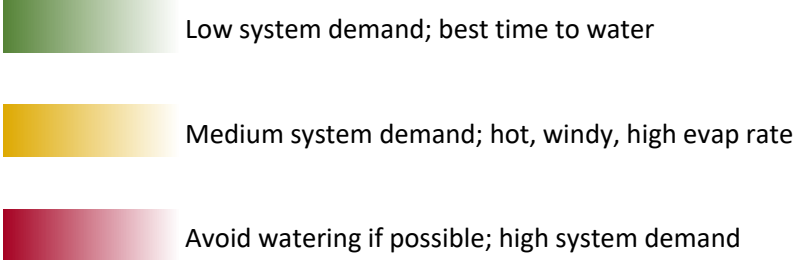

AVION 2024 HOUSEHOLD LANDSCAPE WATERING HOURS

Avion is requesting an odd/even household landscape watering schedule for our customers. This means odd house numbers water on odd days and even houses water on even days. Watering is allowed for all addresses on the 31st.

Not applicable to customers using pressurized canal water such as Arnold, Swalley, or Central Oregon Irrigation Districts.

Please avoid watering between 5:00 am and 9:00 am; and between 4:00 pm and 7:00 pm due to high system demand.

Watering between 9:00 am and 4:00 pm is less efficient due to higher evaporation rates.

Please contact Avion Water Company at 541-382-5342 with any questions.

Effective as of 6/1/24